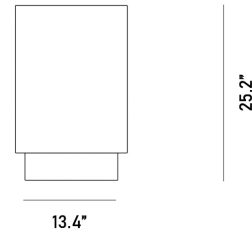

Details

- Smooth American walnut veneer
- California Phase 2 Compliant MDF
- Choose either white or black marble top
-

Hanging attachment for files featured in the larger drawer component.

- Interior drawer dimensions:
- Small Drawer: 23.9 x 13.8 x 3.9 in
- Large Drawer: 23.9 x 13.8 x 10.2 in

- Interior cabinet dimensions: 17.7 x 14.6 x 19.4 in
- Light assembly required
- This product will be shipped in a wooden crate, tools are recommended for unboxing

Dimensions

63 in x 16.1 in x 25.2 in (Width x Depth x Height)
All measurements are approximations.

[Assembly Instructions](#)
[Download](#)

47.24"

63"