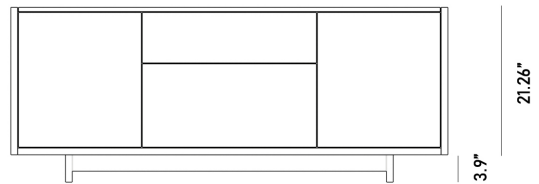

Rove Concepts

Gia Storage

Breathtaking and intriguing, the Gia draws you in with its elegant and architectural silhouette. Like a waterfall, the smooth walnut cascades down the sides while the marble top anchors the storage unit. The Gia Desk Storage combines functionality and luxury into any space. Pair with the Gia Desk for the ultimate workspace.

Details

- Smooth American walnut veneer
- California Phase 2 Compliant MDF
- Choose either white or black marble top
- •

Hanging attachment for files featured in the larger drawer component.

- Interior drawer dimensions:
- Small Drawer: 23.9 x 13.8 x 3.9 in
- Large Drawer: 23.9 x 13.8 x 10.2 in

- Interior cabinet dimensions: 17.7 x 14.6 x 19.4 in
- Light assembly required
- This product will be shipped in a wooden crate, tools are recommended for unboxing

Dimensions

63 in x 16.1 in x 25.2 in (Width x Depth x Height)
All measurements are approximations.

[Assembly Instructions](#)
[Download](#)

47.24"

63"