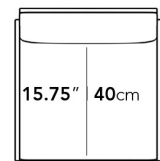

Details

- High performance aluminum frame
- Upholstered seat and back
- Fast dry foam cushion
- UV resistant outdoor fabric

Dimensions

21 in x 20.3 in x 32.7 in (Width x Depth x Height)

Seat Height: 18.7 in

Seat Depth: 15.75 in

Arm Height: 25.4 in

All measurements are approximations.

20.25" | 51.5cm