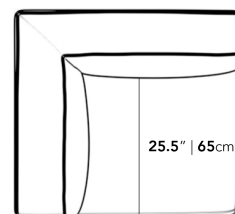

Dimensions

36.25 in x 36.25 in x 26 in (Width x Depth x Height)

Seat Height: 14.5 in

Seat Depth: 25.5 in

Arm Height: 26 in

All measurements are approximations.

36.25" | 92cm

26" | 66cm

14.5" | 37cm

36.25" | 92cm

25.5" | 65cm

36.25" | 92cm