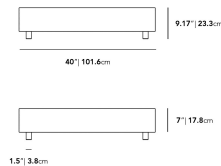

Dimensions

40 in x 40 in x 9.17 in (Width x Depth x Height)

Additional Dimensions

- 60 in x 40 in x 9.17 in - (40" x 60" | 102 x 152cm Size, Black Pietra Ceramic Surfaces, Black - Liza Outdoor Base Options)
- 60 in x 40 in x 9.17 in - (40" x 60" | 102 x 152cm Size, White Calacatta Ceramic Surfaces, Black - Liza Outdoor Base Options)
- 60 in x 40 in x 9.17 in - (40" x 60" | 102 x 152cm Size, Black - Liza Outdoor Base Options, White Terrazzo Surfaces)

All measurements are approximations.

Assembly Instructions

[Download](#)

Liza Coffee Table Outdoor - 40x40

Liza Coffee Table Outdoor - 60x40