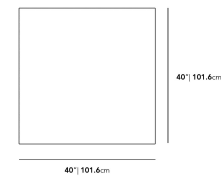

Dimensions

40 in x 40 in x 9.17 in (Width x Depth x Height)

Additional Dimensions

- 60 in x 40 in x 9.17 in - (40" x 60" | 102 x 152cm Size, Black Pietra Ceramic Surfaces, Black - Liza Outdoor Base Options)
- 60 in x 40 in x 9.17 in - (40" x 60" | 102 x 152cm Size, White Calacatta Ceramic Surfaces, Black - Liza Outdoor Base Options)
- 60 in x 40 in x 9.17 in - (40" x 60" | 102 x 152cm Size, Black - Liza Outdoor Base Options, White Terrazzo Surfaces)

All measurements are approximations.

Assembly Instructions

[Download](#)

Liza Coffee Table Outdoor - 40x40

Liza Coffee Table Outdoor - 60x40