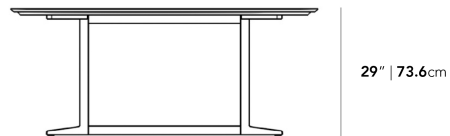

Dimensions

71 in x 34.3 in x 29 in (Width x Depth x Height)

Additional Dimensions

95 in x 34.3 in x 29 in - (95" | 241cm Size, Black Pietra Ceramic Surfaces, Black - Elaine Outdoor Base Options)

All measurements are approximations.

Assembly Instructions

[Download](#)

71"

29" | 73.6cm

34.3" | 87cm

71" | 180.3cm

95"

29" | 73.6cm

34.3" | 87cm

95" | 241.3cm