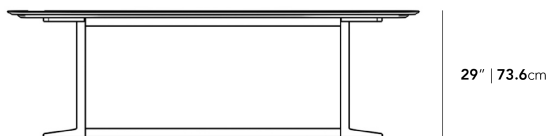

Dimensions

71 in x 34.3 in x 29 in (Width x Depth x Height)

Additional Dimensions

95 in x 34.3 in x 29 in - (95" | 241cm Size, Black Pietra Ceramic Surfaces, Black - Elaine Outdoor Base Options)

All measurements are approximations.

Assembly Instructions

[Download](#)

71"

29" | 73.6cm

34.3" | 87cm

71" | 180.3cm

95"

29" | 73.6cm

34.3" | 87cm

95" | 241.3cm