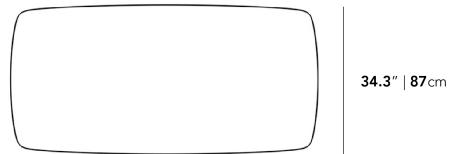

Dimensions

71 in x 34.3 in x 29 in (Width x Depth x Height)

Additional Dimensions

95 in x 34.3 in x 29 in - (95" | 241cm Size, Black Pietra Ceramic Surfaces, Black - Elaine Outdoor Base Options)

All measurements are approximations.

Assembly Instructions

[Download](#)

71"

29" | 73.6cm

34.3" | 87cm

71" | 180.3cm

95"

29" | 73.6cm

34.3" | 87cm

95" | 241.3cm