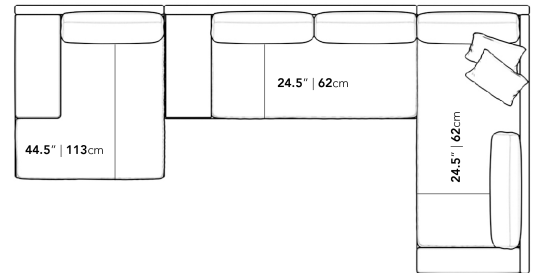

Dimensions

170 in x 88.25 in x 30.75 in (Width x Depth x Height)
All measurements are approximations.

Assembly Instructions
Download

170" | 431.8cm

30.75" | 78cm

16.5" | 42cm

88.25" | 224cm

44.5" | 113cm

24.5" | 62cm

24.5" | 62cm

88.25" | 224cm