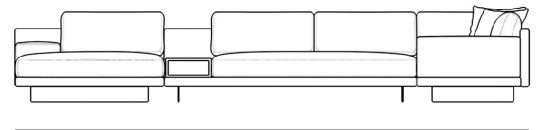

Rove Concepts

Dresden Outdoor Modular Sectional

Compelling in its simple yet cutting edge style, the Dresden Outdoor Modular Sectional brings a fresh perspective to contemporary outdoor living. The sleek, low profile frame is met with grand cloud-like seat cushions to create the statement making structure. The Dresden also balances the expansive seating with an interchangeable side table insert that is offered in white ceramic or black ceramic finishes. Grounded on aluminum metal legs, this piece's thoughtful composition demonstrates an exceptional opportunity for modern luxury in any outdoor space.

Details

- High performance aluminum frame
- Fast dry foam
- Includes 1 chaise with armrest, 1 armless sofa with choice of add on, 1 sofa and 2 throw pillows
- Available as preset or custom modular configurations
- Armrest and side table can be attached interchangeably
- Connectors not included/compatible for this collection
- Firm Feel (Learn more about our sofa firmness here.)
- Legs require light assembly

Side Table will be shipped in a wooden crate, tools are recommended for unboxing

*Assembly is optional as the Dresden Side Table is weighted and will remain in place without having to secure with screws

Dimensions

170 in x 88.25 in x 30.75 in (Width x Depth x Height)
All measurements are approximations.

Assembly Instructions
Download

170" | 431.8cm

30.75" | 78cm

16.5" | 42cm

88.25" | 224cm

44.5" | 113cm