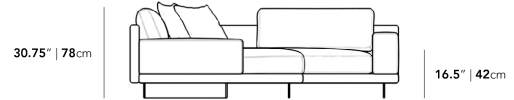

Side Table will be shipped in a wooden crate, tools are recommended for unboxing

*Assembly is optional as the Dresden Side Table is weighted and will remain in place without having to secure with screws

Dimensions

170 in x 88.25 in x 30.75 in (Width x Depth x Height)
All measurements are approximations.

Assembly Instructions
Download

170" | 431.8cm

30.75" | 78cm

16.5" | 42cm

88.25" | 224cm

44.5" | 113cm

24.5" | 62cm

24.5" | 62cm

88.25" | 224cm