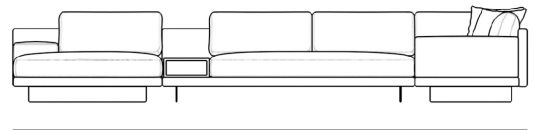

Rove Concepts

Dresden Outdoor Modular Sectional

Compelling in its simple yet cutting edge style, the Dresden Outdoor Modular Sectional brings a fresh perspective to contemporary outdoor living. The sleek, low profile frame is met with grand cloud-like seat cushions to create the statement making structure. The Dresden also balances the expansive seating with an interchangeable side table insert that is offered in white ceramic or black ceramic finishes. Grounded on aluminum metal legs, this piece's thoughtful composition demonstrates an exceptional opportunity for modern luxury in any outdoor space.

Details

- High performance aluminum frame
- Fast dry foam
- Includes 1 chaise with armrest, 1 armless sofa with choice of add on, 1 sofa and 2 throw pillows
- Available as preset or custom modular configurations
- Armrest and side table can be attached interchangeably
- Connectors not included/compatible for this collection
- Firm Feel (Learn more about our sofa firmness here.)
- Legs require light assembly

Side Table will be shipped in a wooden crate, tools are recommended for unboxing

*Assembly is optional as the Dresden Side Table is weighted and will remain in place without having to secure with screws

Dimensions

170 in x 88.25 in x 30.75 in (Width x Depth x Height)
All measurements are approximations.

Assembly Instructions
[Download](#)

170" | 431.8cm

30.75" | 78cm

16.5" | 42cm

88.25" | 224cm

44.5" | 113cm