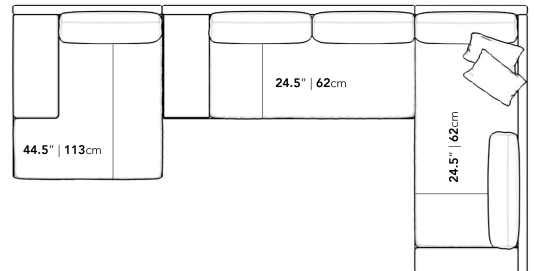

Dimensions

170 in x 88.25 in x 30.75 in (Width x Depth x Height)
All measurements are approximations.

Assembly Instructions
[Download](#)

170" | 431.8cm

30.75" | 78cm

16.5" | 42cm

88.25" | 224cm

44.5" | 113cm

24.5" | 62cm

24.5" | 62cm

88.25" | 224cm