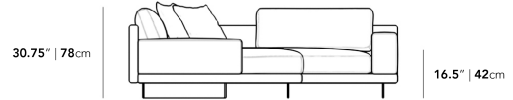

Side Table will be shipped in a wooden crate, tools are recommended for unboxing

*Assembly is optional as the Dresden Side Table is weighted and will remain in place without having to secure with screws

Dimensions

170 in x 88.25 in x 30.75 in (Width x Depth x Height)
All measurements are approximations.

Assembly Instructions
[Download](#)

170" | 431.8cm

30.75" | 78cm

16.5" | 42cm

88.25" | 224cm

44.5" | 113cm

24.5" | 62cm

24.5" | 62cm

88.25" | 224cm