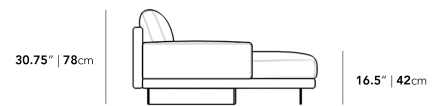

Side Table will be shipped in a wooden crate, tools are recommended for unboxing

*Assembly is optional as the Dresden Side Table is weighted and will remain in place without having to secure with screws

Dimensions

132.5 in x 57 in x 30.75 in (Width x Depth x Height)
All measurements are approximations.

[Assembly Instructions](#)
[Download](#)

132.5" | 336.5cm

30.75" | 78cm

16.5" | 42cm

57" | 144.8cm

44.5" | 113cm

24.5" | 62cm

83" | 210.8cm

37.5" | 95.2cm