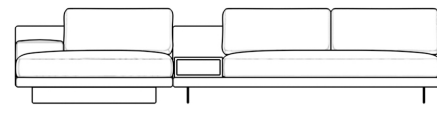

Rove Concepts

Dresden Outdoor Sectional Sofa

Compelling in its simple yet cutting edge style, the Dresden Outdoor Sectional Sofa brings a fresh perspective to contemporary outdoor living. The sleek, low profile frame is met with grand cloud-like seat cushions to create the statement making structure. The Dresden also balances the expansive seating with an interchangeable side table insert that is offered in a variety of finishes. Grounded on aluminum metal legs, this piece's thoughtful composition demonstrates an exceptional opportunity for modern luxury in any outdoor space.

Details

- High performance aluminum frame
- Fast dry foam
- Includes 1 chaise with armrest & 1 armless sofa with choice of add on
- Available as preset or custom modular configurations
- Armrest and side table can be attached interchangeably
- Connectors not included/compatible for this collection
- Firm Feel (Learn more about our sofa firmness here.)
- Legs require light assembly

Side Table will be shipped in a wooden crate, tools are recommended for unboxing

*Assembly is optional as the Dresden Side Table is weighted and will remain in place without having to secure with screws

Dimensions

132.5 in x 57 in x 30.75 in (Width x Depth x Height)
All measurements are approximations.

[Assembly Instructions](#)
[Download](#)

132.5" | 336.5cm

30.75" | 78cm

16.5" | 42cm

57" | 144.8cm

44.5" | 113cm