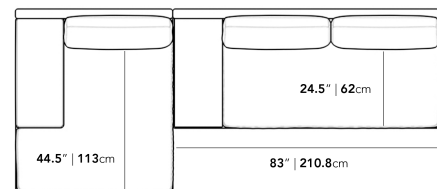

Dimensions

132.5 in x 57 in x 30.75 in (Width x Depth x Height)
All measurements are approximations.

[Assembly Instructions](#)
[Download](#)

132.5" | 336.5cm

30.75" | 78cm

16.5" | 42cm

57" | 144.8cm

44.5" | 113cm

24.5" | 62cm

83" | 210.8cm

37.5" | 95.2cm