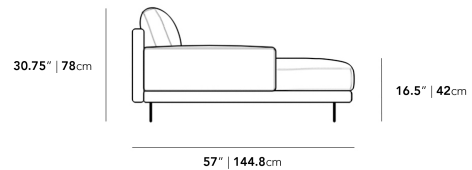

### Details

- High performance aluminum frame
- Fast dry foam
- Waterproof fabric
- Includes 1 chaise with armrest
- Available as preset or custom modular configurations
- Armrest and side table can be attached interchangeably
- Connectors not included/compatible for this collection
- Firm Feel (Learn more about our sofa firmness here.)
- Legs require light assembly

### Dimensions

49.5 in x 57 in x 30.75 in (Width x Depth x Height)  
All measurements are approximations.

Assembly Instructions  
[Download](#)

49.5" | 125.7cm

30.75" | 78cm

16.5" | 42cm

57" | 144.8cm

44.5" | 113cm

57" | 144.8cm