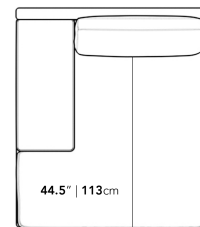

### Dimensions

49.5 in x 57 in x 30.75 in (Width x Depth x Height)  
All measurements are approximations.

Assembly Instructions  
[Download](#)

49.5" | 125.7cm

30.75" | 78cm

16.5" | 42cm

57" | 144.8cm

44.5" | 113cm

57" | 144.8cm