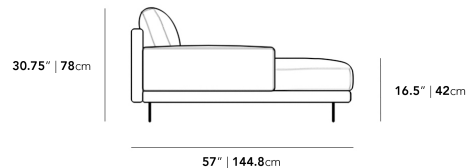

### Details

- High performance aluminum frame
- Fast dry foam
- Waterproof fabric
- Includes 1 chaise with armrest
- Available as preset or custom modular configurations
- Armrest and side table can be attached interchangeably
- Connectors not included/compatible for this collection
- Firm Feel (Learn more about our sofa firmness here.)
- Legs require light assembly

### Dimensions

49.5 in x 57 in x 30.75 in (Width x Depth x Height)  
All measurements are approximations.

Assembly Instructions  
[Download](#)

49.5" | 125.7cm

30.75" | 78cm

16.5" | 42cm

57" | 144.8cm

44.5" | 113cm

57" | 144.8cm