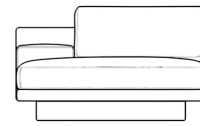

## Dresden Outdoor Right Chaise with Armrest

Compelling in its simple yet cutting edge style, the Dresden Outdoor Right Chaise with Armrest brings a fresh perspective to contemporary outdoor living. The sleek, low profile frame is met with grand cloud-like seat cushions to create the statement making structure. The Dresden also balances the expansive seating with an interchangeable side table insert that is offered in a variety of finishes. Grounded on aluminum metal legs, this piece's thoughtful composition demonstrates an exceptional opportunity for modern luxury in any outdoor space.

### Details

- High performance aluminum frame
- Fast dry foam
- Waterproof fabric
- Includes 1 chaise with armrest
- Available as preset or custom modular configurations
- Armrest and side table can be attached interchangeably
- Connectors not included/compatible for this collection
- Firm Feel (Learn more about our sofa firmness here.)
- Legs require light assembly

### Dimensions

49.5 in x 57 in x 30.75 in (Width x Depth x Height)  
All measurements are approximations.

Assembly Instructions  
[Download](#)

49.5" | 125.7cm

30.75" | 78cm

16.5" | 42cm

57" | 144.8cm

44.5" | 113cm