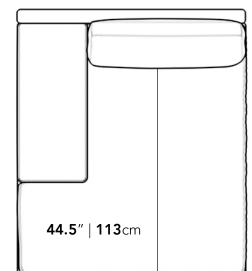

Connectors not included/compatible for this collection

- Firm Feel ([Learn more about our sofa firmness here.](#))
- Legs require light assembly

Dimensions

49.5 in x 57 in x 30.75 in (Width x Depth x Height)

Seat Height: 16.5 in

Seat Depth: 44.5 in

All measurements are approximations.

Assembly Instructions

[Download](#)

49.5" | 125.7cm

30.75" | 78cm

16.5" | 42cm

57" | 144.8cm

44.5" | 113cm

57" | 144.8cm