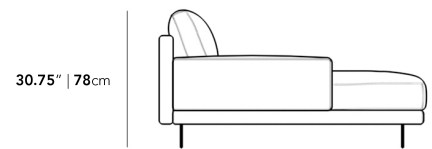

Connectors not included/compatible for this collection

- Firm Feel ([Learn more about our sofa firmness here.](#))
- Legs require light assembly

Dimensions

49.5 in x 57 in x 30.75 in (Width x Depth x Height)

Seat Height: 16.5 in

Seat Depth: 44.5 in

All measurements are approximations.

Assembly Instructions

[Download](#)

49.5" | 125.7cm

30.75" | 78cm

16.5" | 42cm

57" | 144.8cm

44.5" | 113cm

57" | 144.8cm