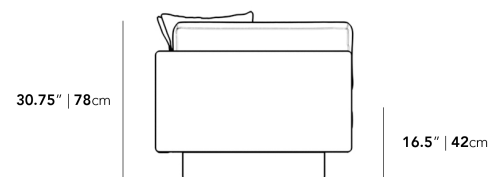

### Dimensions

88.25 in x 37.5 in x 30.75 in (Width x Depth x Height)

Seat Height: 16.5 in

Seat Depth: 24.5 in

All measurements are approximations.

Assembly Instructions

Download

88.25" | 224cm

30.75" | 78cm

16.5" | 42cm

37.5" | 95.2cm

24.5" | 62cm