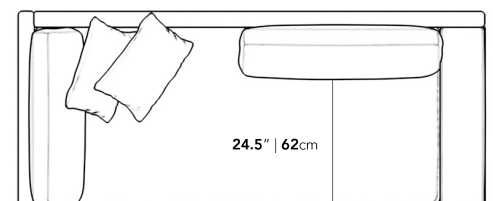

### Dimensions

88.25 in x 37.5 in x 30.75 in (Width x Depth x Height)

Seat Height: 16.5 in

Seat Depth: 24.5 in

All measurements are approximations.

Assembly Instructions

Download

88.25" | 224cm

30.75" | 78cm

16.5" | 42cm

37.5" | 95.2cm

24.5" | 62cm