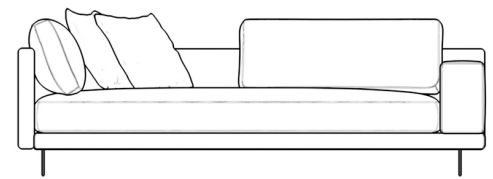

## Dresden Outdoor Right Arm Sofa

Compelling in its simple yet cutting edge style, the Dresden Outdoor Right Arm Sofa brings a fresh perspective to contemporary outdoor living. The sleek, low profile frame is met with grand cloud-like seat cushions to create the statement making structure. The Dresden also balances the expansive seating with an interchangeable side table insert that is offered in white or black ceramic. Grounded on aluminum metal legs, this piece's thoughtful composition demonstrates an exceptional opportunity for modern luxury in any outdoor space.

- 

Legs require light assembly

### Dimensions

88.25 in x 37.5 in x 30.75 in (Width x Depth x Height)

Seat Height: 16.5 in

Seat Depth: 24.5 in

All measurements are approximations.

Assembly Instructions

Download

88.25" | 224cm

30.75" | 78cm

16.5" | 42cm

37.5" | 95.2cm

24.5" | 62cm