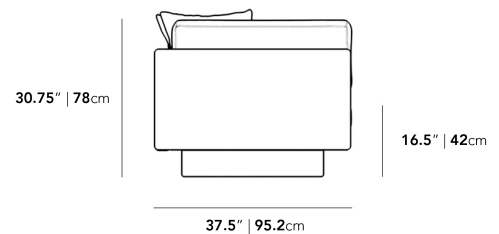

### Dimensions

88.25 in x 37.5 in x 30.75 in (Width x Depth x Height)

Seat Height: 16.5 in

Seat Depth: 24.5 in

All measurements are approximations.

### Assembly Instructions

[Download](#)

88.25" | 224cm

30.75" | 78cm

16.5" | 42cm

37.5" | 95.2cm

24.5" | 62cm