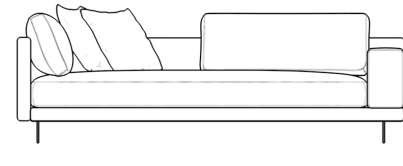

## Dresden Outdoor Left Arm Sofa

Compelling in its simple yet cutting edge style, the Dresden Outdoor Left Arm Sofa brings a fresh perspective to contemporary outdoor living. The sleek, low profile frame is met with grand cloud-like seat cushions to create the statement making structure. The Dresden also balances the expansive seating with an interchangeable side table insert that is offered in white ceramic or black ceramic finishes. Grounded on aluminum metal legs, this piece's thoughtful composition demonstrates an exceptional opportunity for modern luxury in any outdoor space.

### Details

- High performance aluminum frame
- Fast dry foam
- Waterproof fabric
- Available as preset or custom modular configurations
- Connectors not included/compatible for this collection
- Firm Feel (Learn more about our sofa firmness here.)
- Legs require light assembly

### Dimensions

88.25 in x 37.5 in x 30.75 in (Width x Depth x Height)  
 Seat Height: 16.5 in  
 Seat Depth: 24.5 in  
 All measurements are approximations.

Assembly Instructions  
[Download](#)

88.25" | 224cm