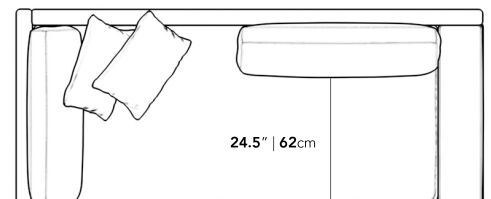

### Dimensions

88.25 in x 37.5 in x 30.75 in (Width x Depth x Height)

Seat Height: 16.5 in

Seat Depth: 24.5 in

All measurements are approximations.

### Assembly Instructions

[Download](#)

88.25" | 224cm

30.75" | 78cm

16.5" | 42cm

37.5" | 95.2cm

24.5" | 62cm