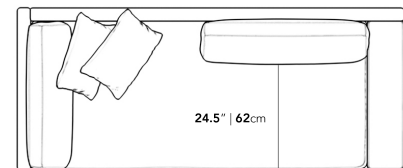

### Dimensions

88.25 in x 37.5 in x 30.75 in (Width x Depth x Height)  
 Seat Height: 16.5 in  
 Seat Depth: 24.5 in  
 All measurements are approximations.

Assembly Instructions  
[Download](#)

88.25" | 224cm

30.75" | 78cm

16.5" | 42cm

37.5" | 95.2cm

24.5" | 62cm

37.5" | 95.2cm