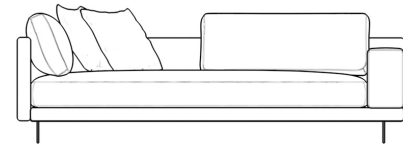

Rove Concepts

Dresden Outdoor Left Arm Sofa

Compelling in its simple yet cutting edge style, the Dresden Outdoor Left Arm Sofa brings a fresh perspective to contemporary outdoor living. The sleek, low profile frame is met with grand cloud-like seat cushions to create the statement making structure. The Dresden also balances the expansive seating with an interchangeable side table insert that is offered in white ceramic or black ceramic finishes. Grounded on aluminum metal legs, this piece's thoughtful composition demonstrates an exceptional opportunity for modern luxury in any outdoor space.

Details

- High performance aluminum frame
- Fast dry foam
- Waterproof fabric
- Available as preset or custom modular configurations
- Connectors not included/compatible for this collection
- Firm Feel (Learn more about our sofa firmness here.)
- Legs require light assembly

Dimensions

88.25 in x 37.5 in x 30.75 in (Width x Depth x Height)
 Seat Height: 16.5 in
 Seat Depth: 24.5 in
 All measurements are approximations.

Assembly Instructions
[Download](#)

88.25" | 224cm

30.75" | 78cm