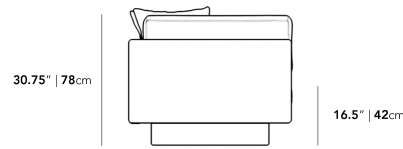

### Dimensions

88.25 in x 37.5 in x 30.75 in (Width x Depth x Height)  
 Seat Height: 16.5 in  
 Seat Depth: 24.5 in  
 All measurements are approximations.

Assembly Instructions  
[Download](#)

88.25" | 224cm

30.75" | 78cm

16.5" | 42cm

37.5" | 95.2cm

24.5" | 62cm

37.5" | 95.2cm