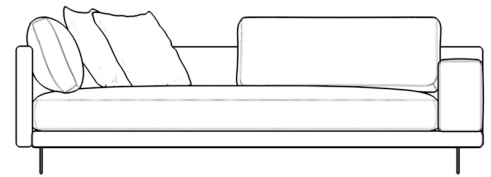

## Dresden Outdoor Left Arm Sofa

Compelling in its simple yet cutting edge style, the Dresden Outdoor Left Arm Sofa brings a fresh perspective to contemporary outdoor living. The sleek, low profile frame is met with grand cloud-like seat cushions to create the statement making structure. The Dresden also balances the expansive seating with an interchangeable side table insert that is offered in white ceramic or black ceramic finishes. Grounded on aluminum metal legs, this piece's thoughtful composition demonstrates an exceptional opportunity for modern luxury in any outdoor space.

### Dimensions

88.25 in x 37.5 in x 30.75 in (Width x Depth x Height)

Seat Height: 16.5 in

Seat Depth: 24.5 in

All measurements are approximations.

### Assembly Instructions

[Download](#)

88.25" | 224cm

30.75" | 78cm

16.5" | 42cm

37.5" | 95.2cm

24.5" | 62cm