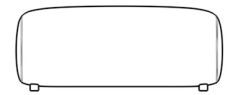

[Learn more about the Arya design here.](#)

[Also available in an indoor version here.](#)

Details

- High performance aluminum frame
- Fast dry foam
- Water and UV resistant fabric
- Low profile legs
- Throw cushions not included
- Firm Feel ([Learn more about our sofa firmness here.](#))
- Legs require light assembly
- To join the modular pieces together please use the connector pieces that are included

Dimensions

35.5 in x 36.2 in x 14.5 in (Width x Depth x Height)

Seat Height: 14.5 in

All measurements are approximations.

35.5" | 90.2cm

14.5" | 37cm

36.25" | 92cm

36.25" | 92cm