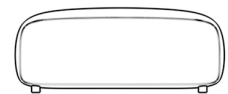

Dimensions

35.5 in x 36.2 in x 14.5 in (Width x Depth x Height)

Seat Height: 14.5 in

All measurements are approximations.

35.5" | 90.2cm

14.5" | 37cm

36.25" | 92cm

36.25" | 92cm