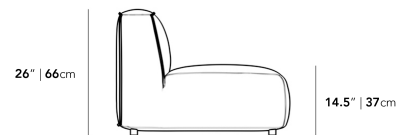

### Dimensions

35.5 in x 36.25 in x 26 in (Width x Depth x Height)  
Seat Height: 14.5 in  
All measurements are approximations.

35.5" | 90.2cm

26" | 66cm

14.5" | 37cm

36.25" | 92cm

25.5" | 65cm

36.25" | 92cm