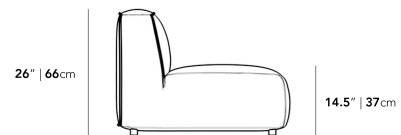

Dimensions

35.5 in x 36.25 in x 26 in (Width x Depth x Height)
Seat Height: 14.5 in
All measurements are approximations.

35.5" | 90.2cm

26" | 66cm

14.5" | 37cm

36.25" | 92cm

25.5" | 65cm

36.25" | 92cm