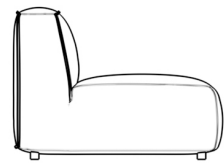

[Learn more about the Arya design here.](#)

[Also available in an indoor version here.](#)

Details

- High performance aluminum frame
- Fast dry foam
- Water and UV resistant fabric
- Low profile legs
- Throw cushions not included
- Firm Feel ([Learn more about our sofa firmness here.](#))
- Legs require light assembly
- To join the modular pieces together please use the connector pieces that are included

Dimensions

35.5 in x 36.25 in x 26 in (Width x Depth x Height)

Seat Height: 14.5 in

All measurements are approximations.

35.5" | 90.2cm

26" | 66cm

14.5" | 37cm

36.25" | 92cm

25.5" | 65cm

36.25" | 92cm