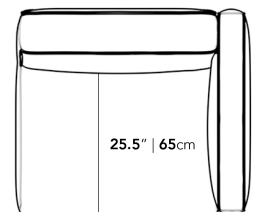

Dimensions

39.5 in x 36.2 in x 26 in (Width x Depth x Height)

Seat Height: 14.5 in

All measurements are approximations.

39.5" | 100cm

26" | 66cm

14.5" | 37cm

36.25" | 92cm

25.5" | 65cm

36.25" | 92cm