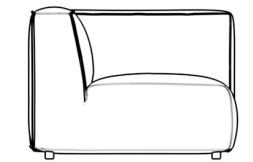

Dimensions

39.5 in x 36.2 in x 26 in (Width x Depth x Height)

Seat Height: 14.5 in

All measurements are approximations.

39.5" | 100cm

26" | 66cm

14.5" | 37cm

36.25" | 92cm

25.5" | 65cm

36.25" | 92cm