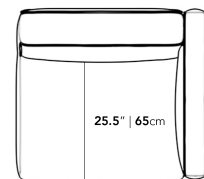

Dimensions

39.5 in x 36.2 in x 26 in (Width x Depth x Height)
Seat Height: 14.5 in
All measurements are approximations.

39.5" | 100cm

26" | 66cm

14.5" | 37cm

36.25" | 92cm

25.5" | 65cm

36.25" | 92cm