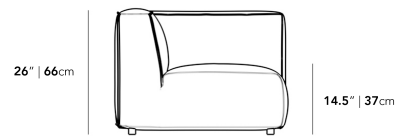

Dimensions

39.5 in x 36.2 in x 26 in (Width x Depth x Height)
Seat Height: 14.5 in
All measurements are approximations.

39.5" | 100cm

26" | 66cm

14.5" | 37cm

36.25" | 92cm

25.5" | 65cm

36.25" | 92cm