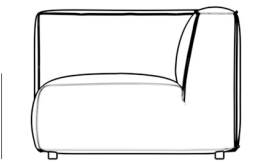

Dimensions

39.5 in x 36.2 in x 26 in (Width x Depth x Height)

Seat Height: 14.5 in

All measurements are approximations.

39.5" | 100cm

14.5" | 37cm

26" | 66cm

36.25" | 92cm

36.25" | 92cm

25.5" | 65cm