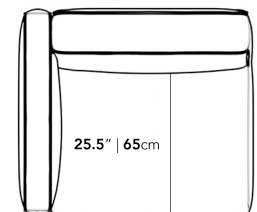

Dimensions

39.5 in x 36.2 in x 26 in (Width x Depth x Height)

Seat Height: 14.5 in

All measurements are approximations.

39.5" | 100cm

14.5" | 37cm

26" | 66cm

36.25" | 92cm

36.25" | 92cm

25.5" | 65cm