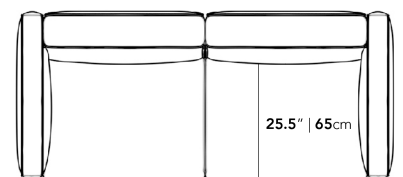

Legs require light assembly

•

To join the modular pieces together please use the connector pieces that are included

Dimensions

79 in x 36.25 in x 26 in (Width x Depth x Height)

Seat Height: 14.5 in

All measurements are approximations.

79" | 200cm

26" | 66cm

14.5" | 37cm

36.25" | 92cm

25.5" | 65cm