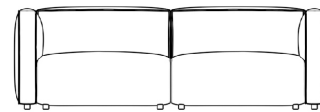

Legs require light assembly

•  
To join the modular pieces together please use the connector pieces that are included

### Dimensions

79 in x 36.25 in x 26 in (Width x Depth x Height)

Seat Height: 14.5 in

All measurements are approximations.

79" | 200cm