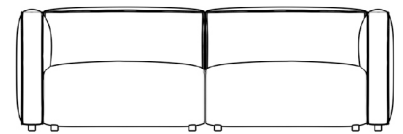

Legs require light assembly

•

To join the modular pieces together please use the connector pieces that are included

Dimensions

79 in x 36.25 in x 26 in (Width x Depth x Height)

Seat Height: 14.5 in

All measurements are approximations.

79" | 200cm

26" | 66cm

14.5" | 37cm

36.25" | 92cm

25.5" | 65cm