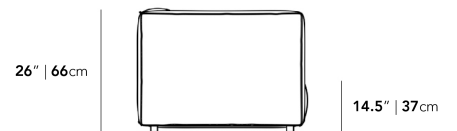

Legs require light assembly

•

To join the modular pieces together please use the connector pieces that are included

Dimensions

79 in x 36.25 in x 26 in (Width x Depth x Height)

Seat Height: 14.5 in

All measurements are approximations.

79" | 200cm

26" | 66cm

14.5" | 37cm

36.25" | 92cm

25.5" | 65cm