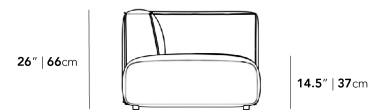

Dimensions

110.5 in x 36.25 in x 26 in (Width x Depth x Height)

Seat Height: 14.5 in

All measurements are approximations.

110.5" | 280.7cm

26" | 66cm

14.5" | 37cm

36.25" | 92cm

25.5" | 65cm

35.5" | 90.2cm