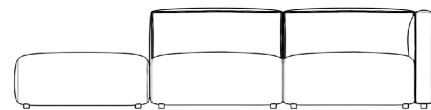

[Learn more about the Arya design here.](#)

[Also available in an indoor version here.](#)

Details

- High performance aluminum frame
- Fast dry foam
- Water and UV resistant fabric
- Low profile legs
- Includes one armless piece, one corner piece, and one ottoman
- Throw cushions not included
- Left Hand Facing will have the ottoman on the right, while Right Hand Facing will have the ottoman on the left
- Firm Feel (Learn more about our sofa firmness here.)
- Legs require light assembly
- To join the modular pieces together please use the connector pieces that are included

Dimensions

110.5 in x 36.25 in x 26 in (Width x Depth x Height)

Seat Height: 14.5 in

All measurements are approximations.

110.5" | 280.7cm

26" | 66cm

14.5" | 37cm

36.25" | 92cm