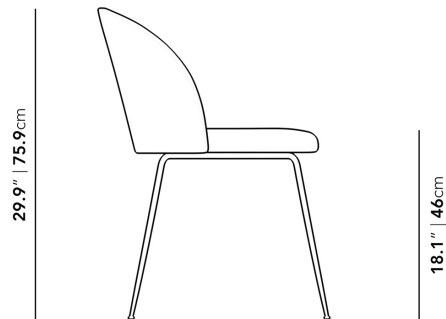

### Dimensions

18.9 in x 18.9 in x 29.9 in (Width x Depth x Height)

Seat Height: 18.1 in

Seat Depth: 18.5 in

All measurements are approximations.

### Assembly Instructions

[Download](#)

18.9" | 48cm

18.9" | 48cm

2" | 5.1cm