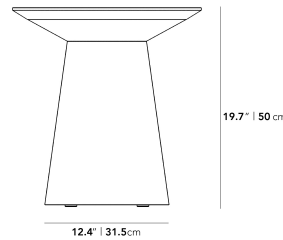

[Explore our entire Winston Collection here.](#)

Details

- Choice of a high gloss white lacquer with clear tempered glass top or white marble top
- Smooth American walnut veneer
- California Phase 2 Compliant MDF
- Generously beveled edge
- Width of base is 9"
- Glass top is not removable
- Light assembly required
- This product will be shipped in a wooden crate, tools are recommended for unboxing

Dimensions

19 in x 19 in x 19.6 in (Width x Depth x Height)
All measurements are approximations.

Winston Side Table - Marble Top

Winston Side Table - Lacquer with Glass Top