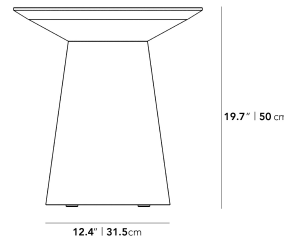

Explore our entire Winston Collection here.

Details

- Choice of a high gloss white lacquer with clear tempered glass top or white marble top
- Smooth American walnut veneer
- California Phase 2 Compliant MDF
- Generously beveled edge
- Width of base is 9"
- Glass top is not removable
- Light assembly required
- This product will be shipped in a wooden crate, tools are recommended for unboxing

Dimensions

19 in x 19 in x 19.6 in (Width x Depth x Height)
All measurements are approximations.

Winston Side Table - Marble Top

Winston Side Table - Lacquer with Glass Top