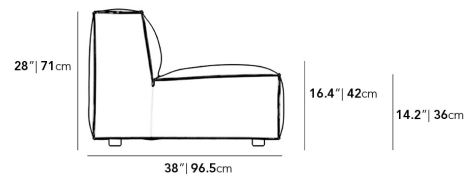

### Dimensions

32 in x 38 in x 28 in (Width x Depth x Height)

Seat Height: 16.5 in

Seat Depth: 25 in

All measurements are approximations.

32" | 81cm

28" | 71cm

16.4" | 42cm

14.2" | 36cm

38" | 96.5cm

26" | 66cm