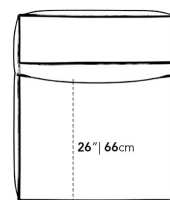

### Dimensions

32 in x 38 in x 28 in (Width x Depth x Height)

Seat Height: 16.5 in

Seat Depth: 25 in

All measurements are approximations.

32" | 81cm

28" | 71cm

16.4" | 42cm

14.2" | 36cm

38" | 96.5cm

26" | 66cm