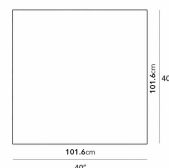

Dimensions

40 in x 40 in x 15 in (Width x Depth x Height)

Additional Dimensions

60 in x 40 in x 15 in - (Matte Black - Liza Coffee Table Base

Options, 40" x 60" | 102 x 152cm Size, Black Marble Surfaces)

60 in x 40 in x 15 in - (White Carrara Marble Surfaces, Matte Black - Liza Coffee Table Base Options, 40" x 60" | 102 x 152cm Size)

All measurements are approximations.

Assembly Instructions

[Download](#)

Liza Coffee Table Grande - Square

Liza Coffee Table Grande - Rectangle