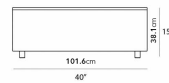

Dimensions

40 in x 40 in x 15 in (Width x Depth x Height)

Additional Dimensions

60 in x 40 in x 15 in - (Matte Black - Liza Coffee Table Base

Options, 40" x 60" | 102 x 152cm Size, Black Marble Surfaces)

60 in x 40 in x 15 in - (White Carrara Marble Surfaces, Matte Black - Liza Coffee Table Base Options, 40" x 60" | 102 x 152cm Size)

All measurements are approximations.

Assembly Instructions

[Download](#)

Liza Coffee Table Grande - Square

Liza Coffee Table Grande - Rectangle