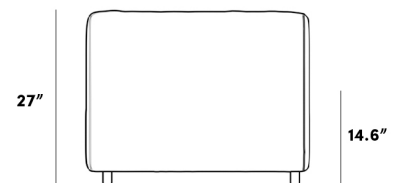

### Dimensions

68.5 in x 34.3 in x 27 in (Width x Depth x Height)

Seat Height: 14.6 in

Seat Depth: 23.6 in

All measurements are approximations.

68.5"

27"

14.6"

34.3"

34.3"

23.6"