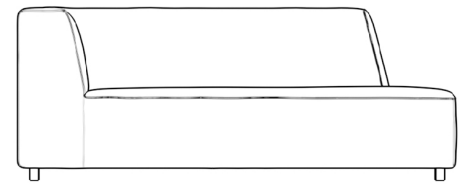

### Dimensions

68.5 in x 34.3 in x 27 in (Width x Depth x Height)

Seat Height: 14.6 in

Seat Depth: 23.6 in

All measurements are approximations.

68.5"

27"

14.6"