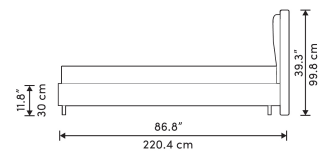

*Mattress shown in images is 11" thick

Dimensions

73.5 in x 86.7 in x 39.5 in (Width x Depth x Height)

Additional Dimensions

88.1 in x 86.7 in x 39.5 in - (King Bed Size, Messina Beige Messina Felt, Verona Cream Accent Color)

All measurements are approximations.

Assembly Instructions

[Download](#)

ABIGAIL BED

Queen Size

King Size