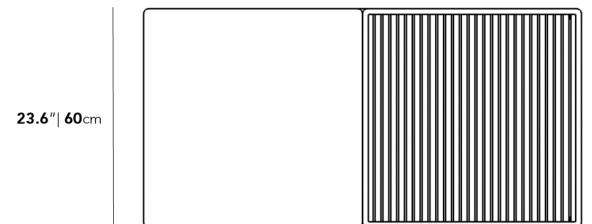

Dimensions

47.3 in x 23.6 in x 13 in (Width x Depth x Height)
All measurements are approximations.

47.3" | 120cm

13" | 33cm

23.6" | 60cm

23.6" | 60cm