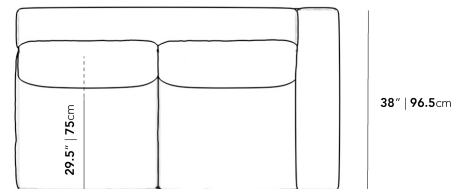

Dimensions

66.5 in x 38.1 in x 24.8 in (Width x Depth x Height)
All measurements are approximations.

[Assembly Instructions](#)
[Download](#)

66.9" | 170cm

38" | 96.5cm

38" | 96.5cm