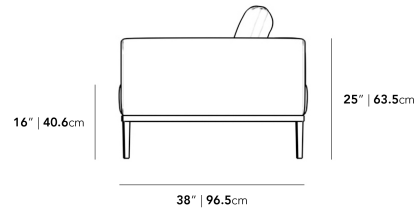

Dimensions

66.5 in x 38.1 in x 24.8 in (Width x Depth x Height)
All measurements are approximations.

[Assembly Instructions](#)
[Download](#)

66.9" | 170cm

38" | 96.5cm

38" | 96.5cm