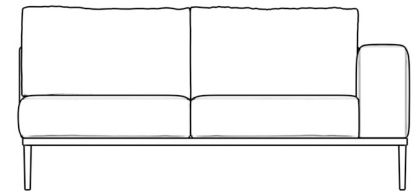

ROVECONCEPTS

Rove Concepts

Francis Outdoor Right Arm 2 Seater

Incorporate modern simplicity into any outdoor living space with our Francis Modular collection. Made of high performance materials and plush fabrics; the Francis Right Arm 2 Seater is perfect for relaxing with a book or a glass of wine on a calm summer night. Use alone as an open end sofa or incorporate with other modules, the Francis is flexible for any space.

See the entire [Outdoor Francis Collection](#) here.

Also available in the [Outdoor Modular Sectional](#) here.

Details

- High performance aluminium frame
- Black fade resistant powder coated finish
- UV resistant fabric seat
- Firm Feel ([Learn more about our sofa firmness here.](#))
- Light assembly required

Dimensions

66.5 in x 38.1 in x 24.8 in (Width x Depth x Height)

All measurements are approximations.

Assembly Instructions

[Download](#)

66.9" | 170cm

16" | 40.6cm

25" | 63.5cm

38" | 96.5cm

29.5" | 75cm

38" | 96.5cm