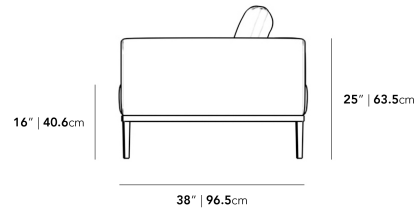

### Dimensions

66.5 in x 38.1 in x 24.8 in (Width x Depth x Height)  
All measurements are approximations.

### Assembly Instructions

[Download](#)

66.9" | 170cm

16" | 40.6cm

25" | 63.5cm

38" | 96.5cm

29.5" | 75cm

38" | 96.5cm