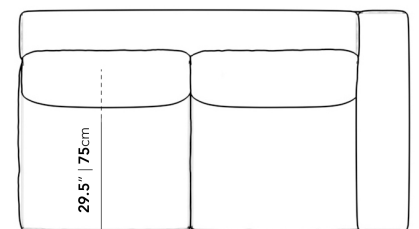

Dimensions

66.5 in x 38.1 in x 24.8 in (Width x Depth x Height)

All measurements are approximations.

Assembly Instructions

[Download](#)

66.9" | 170cm

16" | 40.6cm

25" | 63.5cm

38" | 96.5cm

29.5" | 75cm

38" | 96.5cm