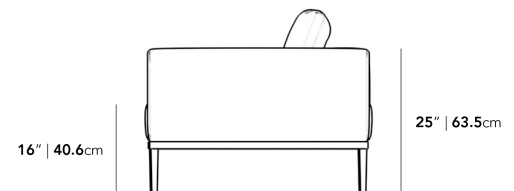

Dimensions

66.5 in x 38.1 in x 24.8 in (Width x Depth x Height)

All measurements are approximations.

Assembly Instructions

[Download](#)

66.9" | 170cm

16" | 40.6cm

25" | 63.5cm

38" | 96.5cm

29.5" | 75cm

38" | 96.5cm