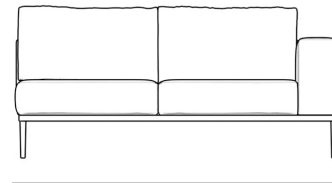

66.9" | 170cm