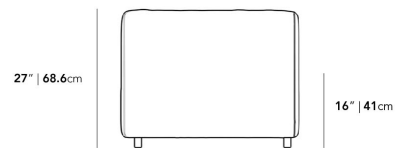

27" | 68.6cm

16" | 41cm

34.3" | 87cm