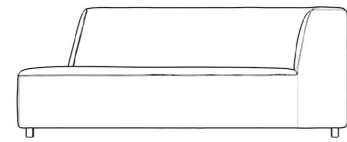

Rove Concepts

Mika Outdoor Left Arm Chaise

Discover an atmosphere of relaxation and refinement with our Mika Outdoor Left Arm Chaise. Featuring distinctive plush angles and linger-worthy seats, wrapped in UV resistant fabric the Mika evokes a sense of grace and sophistication. Grounded by low profile legs, our Mika Modular Collection was made for laid-back, inviting entertaining.

See the entire [Outdoor Mika Collection](#) here.

Also available in the [Mika Outdoor Modular Sectional](#) here.

Details

- Fast dry foam
- High performance aluminum frame
- Fade resistant black powder coated finish
- Waterproof UV resistant fabric seat
- Firm Feel ([Learn more about our sofa firmness here.](#))
- Legs require light assembly

Dimensions

68.5 in x 34.3 in x 27 in (Width x Depth x Height)

All measurements are approximations.

68.5" | 174cm

16" | 41cm

27" | 68.6cm

34.3" | 87cm

23.6" | 60cm