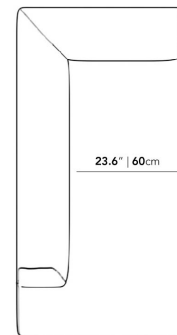

Dimensions

68.5 in x 34.3 in x 27 in (Width x Depth x Height)

All measurements are approximations.

68.5" | 174cm

16" | 41cm

27" | 68.6cm

34.3" | 87cm

23.6" | 60cm

34.3" | 87cm