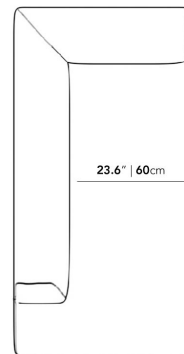

Dimensions

68.5 in x 34.3 in x 27 in (Width x Depth x Height)
All measurements are approximations.

68.5" | 174cm

16" | 41cm

27" | 68.6cm

34.3" | 87cm

23.6" | 60cm

34.3" | 87cm