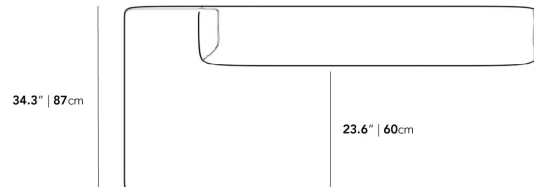

### Dimensions

78.7 in x 34.3 in x 27 in (Width x Depth x Height)  
All measurements are approximations.

78.7" | 200cm

27" | 68.6cm

16" | 41cm

34.3" | 87cm

34.3" | 87cm

23.6" | 60cm