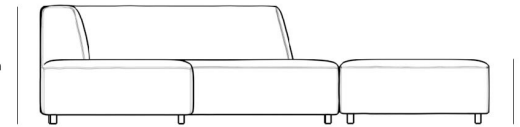

### Details

- Fast dry foam
- High performance aluminum frame
- Fade resistant black powder coated finish
- Waterproof UV resistant fabric seat
- Includes one ottoman, one chaise and one 3-seater piece
- Available as preset or custom modular configurations
- Firm Feel (Learn more about our sofa firmness here.)
- Legs require light assembly
- Connectors not included/compatible for this collection

### Dimensions

113 in x 102.8 in x 27 in (Width x Depth x Height)

All measurements are approximations.

113" | 287cm

27" | 68.6cm

16"

102.8" | 261cm

34.3" | 87cm