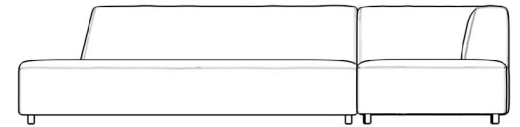

## Mika Outdoor Modular Sectional

Discover an atmosphere of relaxation and refinement with our Mika Outdoor Modular Sectional. Featuring distinctive plush angles and linger-worthy seats, wrapped in UV resistant fabric the Mika evokes a sense of grace and sophistication. Grounded by low profile metal legs, our Mika Modular Collection was made for laid-back, inviting entertaining.

### Details

- Fast dry foam
- High performance aluminum frame
- Fade resistant black powder coated finish
- Waterproof UV resistant fabric seat
- Includes one ottoman, one chaise and one 3-seater piece
- Available as preset or custom modular configurations
- Firm Feel (Learn more about our sofa firmness here.)
- Legs require light assembly
- Connectors not included/compatible for this collection

### Dimensions

113 in x 102.8 in x 27 in (Width x Depth x Height)

All measurements are approximations.

113" | 287cm

27" | 68.6cm

16"

102.8" | 261cm

34.3" | 87cm