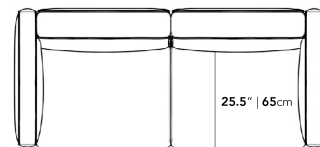

Throw cushions not included

•
Medium-Firm Feel ([Learn more about our sofa firmness here.](#))

- Legs require light assembly
- Connectors not included/compatible for this collection

Dimensions

79 in x 36.25 in x 26 in (Width x Depth x Height)

Seat Height: 14.5 in

All measurements are approximations.

79" | 200cm

26" | 66cm

14.5" | 37cm

36.25" | 92cm

25.5" | 65cm