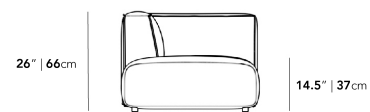

• Throw cushions not included

• Left Hand Facing will have the ottoman on the left, while Right Hand Facing will have the ottoman on the right

• Medium-Firm Feel ([Learn more about our sofa firmness here.](#))

- Legs require light assembly
- Connectors not included/compatible for this collection

Dimensions

110.5 in x 36.25 in x 26 in (Width x Depth x Height)
 Seat Height: 14.5 in
 All measurements are approximations.

110.5" | 280.7cm

26" | 66cm

14.5" | 37cm

36.25" | 92cm

25.5" | 65cm

35.5" | 90.2cm