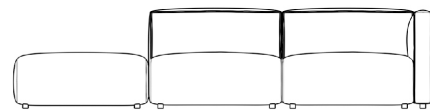

• Throw cushions not included

• Left Hand Facing will have the ottoman on the left, while Right Hand Facing will have the ottoman on the right

• Medium-Firm Feel ([Learn more about our sofa firmness here.](#))

- Legs require light assembly
- Connectors not included/compatible for this collection

Dimensions

110.5 in x 36.25 in x 26 in (Width x Depth x Height)
 Seat Height: 14.5 in
 All measurements are approximations.