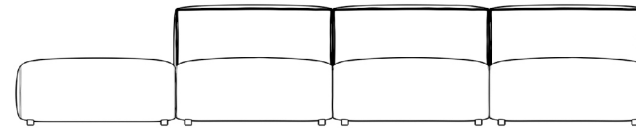

Rove Concepts

Arya Modular Sectional

Recline into a unity of contemporary design and minimalist values with the Arya Modular collection. A plush back and seat elegantly curves inwards, brimming with layers of high-density cushioning. Uncluttered and endlessly inviting, this piece offers a deep seat and angled back to take advantage of a clean design and tempting cushions. The Arya Modular collection embodies the fundamental elements of modern design and effortlessly adds sleekness to any space.

[See the entire Arya Collection here.](#)

[Learn more about the Arya design here.](#)

Details

- Kiln-dried hardwood frame with doweled joints and reinforced corner blocks
- Soft-padded frame made with polyurethane foam wrapped in polyester fiber
- 8 gauge sinuous spring construction
- 3 layer high-density foam cushioning
- Low profile legs
- Connectors are not used with this piece
- Includes two armless pieces, one arm piece, and one ottoman
- Throw cushions not included
- Left Hand Facing will have the ottoman on the right, while Right Hand Facing will have the ottoman on the left
- Medium-Firm Feel ([Learn more about our sofa firmness here.](#))
- Legs require light assembly

Dimensions

145.5 in x 36.25 in x 26 in (Width x Depth x Height)

Seat Height: 14.5 in

All measurements are approximations.

145.5" | 370cm

26" | 66cm

14.5" | 37cm

36.25" | 92cm

25.5" | 65cm

35.5" | 90.2cm