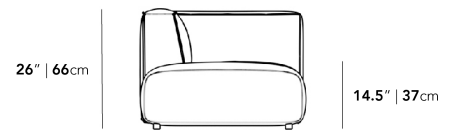

Dimensions

145.5 in x 36.25 in x 26 in (Width x Depth x Height)

Seat Height: 14.5 in

All measurements are approximations.

145.5" | 370cm

26" | 66cm

14.5" | 37cm

36.25" | 92cm

25.5" | 65cm

35.5" | 90.2cm