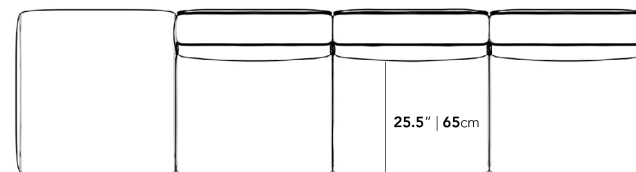

[See the entire Arya Collection here.](#)

[Learn more about the Arya design here.](#)

Details

- Kiln-dried hardwood frame with doweled joints and reinforced corner blocks
- Soft-padded frame made with polyurethane foam wrapped in polyester fiber
- 8 gauge sinuous spring construction
- 3 layer high-density foam cushioning
- Low profile legs
- Connectors are not used with this piece
- Includes two armless pieces, one arm piece, and one ottoman
- Throw cushions not included
- Left Hand Facing will have the ottoman on the right, while Right Hand Facing will have the ottoman on the left
- Medium-Firm Feel ([Learn more about our sofa firmness here.](#))
- Legs require light assembly

Dimensions

145.5 in x 36.25 in x 26 in (Width x Depth x Height)

Seat Height: 14.5 in

All measurements are approximations.

145.5" | 370cm

26" | 66cm

14.5" | 37cm

36.25" | 92cm

25.5" | 65cm

35.5" | 90.2cm