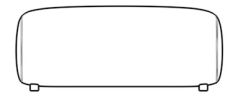

### Details

- Kiln-dried hardwood frame with doweled joints and reinforced corner blocks
- Soft-padded frame made with polyurethane foam wrapped in polyester fiber
- 8 gauge sinuous spring construction
- 3 layer high-density foam cushioning
- Low profile legs
- Connectors are not used with this piece
- Throw cushions not included
- Medium-Firm Feel ([Learn more about our sofa firmness here.](#))
- Legs require light assembly

### Dimensions

36.2 in x 35.4 in x 14.6 in (Width x Depth x Height)

Seat Height: 14.5 in

All measurements are approximations.

35.5" | 90.2cm

14.5" | 37cm

36.25" | 92cm

36.25" | 92cm