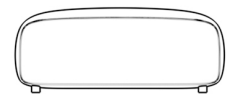

### Dimensions

36.2 in x 35.4 in x 14.6 in (Width x Depth x Height)

Seat Height: 14.5 in

All measurements are approximations.

35.5" | 90.2cm

14.5" | 37cm

36.25" | 92cm

36.25" | 92cm