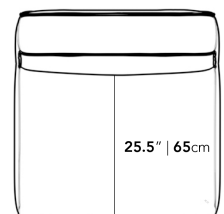

Throw cushions not included

•

Medium-Firm Feel ([Learn more about our sofa firmness here.](#))

- Legs require light assembly

Dimensions

36.2 in x 35.4 in x 26 in (Width x Depth x Height)

Seat Height: 14.5 in

All measurements are approximations.

35.5" | 90.2cm

26" | 66cm

14.5" | 37cm

36.25" | 92cm

25.5" | 65cm

36.25" | 92cm