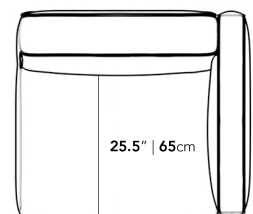

### Dimensions

36.2 in x 39.4 in x 26 in (Width x Depth x Height)

Seat Height: 14.5 in

All measurements are approximations.

39.5" | 100cm

26" | 66cm

14.5" | 37cm

36.25" | 92cm

25.5" | 65cm

36.25" | 92cm