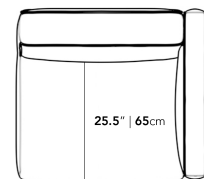

• Throw cushions not included

• Medium-Firm Feel ([Learn more about our sofa firmness here.](#))

- Legs require light assembly

Dimensions

36.2 in x 39.4 in x 26 in (Width x Depth x Height)

Seat Height: 14.5 in

All measurements are approximations.

39.5" | 100cm

26" | 66cm

14.5" | 37cm

36.25" | 92cm

25.5" | 65cm

36.25" | 92cm