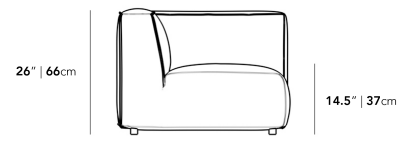

• Throw cushions not included

• Medium-Firm Feel ([Learn more about our sofa firmness here.](#))

- Legs require light assembly

Dimensions

36.2 in x 39.4 in x 26 in (Width x Depth x Height)

Seat Height: 14.5 in

All measurements are approximations.

39.5" | 100cm

26" | 66cm

14.5" | 37cm

36.25" | 92cm

25.5" | 65cm

36.25" | 92cm