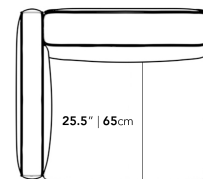

• Throw cushions not included

• Medium-Firm Feel ([Learn more about our sofa firmness here.](#))

- Legs require light assembly

Dimensions

36.2 in x 39.4 in x 26 in (Width x Depth x Height)

Seat Height: 14.5 in

All measurements are approximations.

39.5" | 100cm

14.5" | 37cm

26" | 66cm

36.25" | 92cm

36.25" | 92cm

25.5" | 65cm