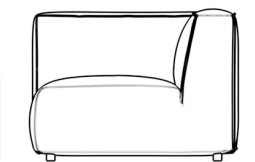

Throw cushions not included

•

Medium-Firm Feel ([Learn more about our sofa firmness here.](#))

- Legs require light assembly

Dimensions

36.2 in x 39.4 in x 26 in (Width x Depth x Height)

Seat Height: 14.5 in

All measurements are approximations.

39.5" | 100cm

14.5" | 37cm

26" | 66cm

36.25" | 92cm

36.25" | 92cm

25.5" | 65cm