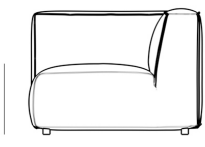

### Dimensions

36.2 in x 39.4 in x 26 in (Width x Depth x Height)

Seat Height: 14.5 in

All measurements are approximations.

39.5" | 100cm

14.5" | 37cm

26" | 66cm

36.25" | 92cm

36.25" | 92cm

25.5" | 65cm