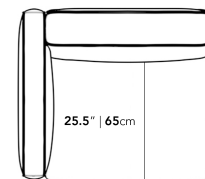

### Dimensions

36.2 in x 39.4 in x 26 in (Width x Depth x Height)

Seat Height: 14.5 in

All measurements are approximations.

39.5" | 100cm

14.5" | 37cm

26" | 66cm

36.25" | 92cm

36.25" | 92cm

25.5" | 65cm