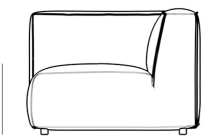

• Throw cushions not included

• Medium-Firm Feel ([Learn more about our sofa firmness here.](#))

- Legs require light assembly

Dimensions

36.2 in x 39.4 in x 26 in (Width x Depth x Height)

Seat Height: 14.5 in

All measurements are approximations.

39.5" | 100cm

14.5" | 37cm

26" | 66cm

36.25" | 92cm

36.25" | 92cm

25.5" | 65cm