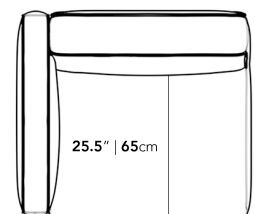

Throw cushions not included

•

Medium-Firm Feel ([Learn more about our sofa firmness here.](#))

- Legs require light assembly

Dimensions

36.2 in x 39.4 in x 26 in (Width x Depth x Height)

Seat Height: 14.5 in

All measurements are approximations.

39.5" | 100cm

14.5" | 37cm

26" | 66cm

36.25" | 92cm

36.25" | 92cm

25.5" | 65cm