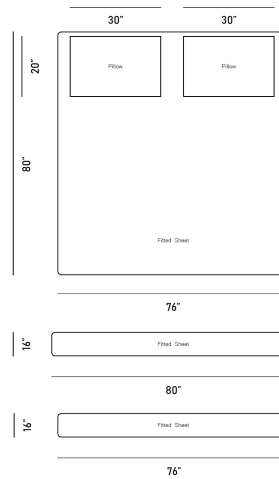

Rove Concepts

Organic Bamboo Viscose Sheet Set

Experience restful and revitalizing comfort with the exquisite Rora Bamboo Viscose Sheet set. A sustainable alternative to traditional cotton, our sheets benefit from bamboo™s natural antibacterial and moisture removing properties while remaining a gentle and uncomplicated addition. The refined sateen weave and 300 thread count provide a smooth and incredibly soft feel for the ultimate in sleep comfort. Available in white and charcoal, these irresistibly soft sheets are available as a set to ensure your sleep is as peaceful as can be. The sheet set comes with one fitted sheet, one flat sheet, and two pillowcases.

Dimensions

0 in x 0 in x 0 in (Width x Depth x Height)
All measurements are approximations.

King Size

Queen Size