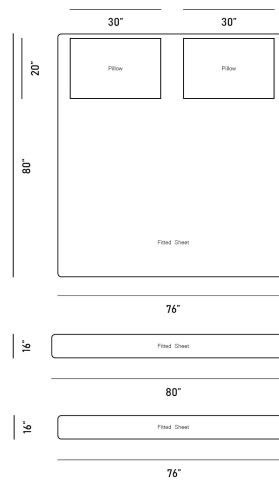

Rove Concepts

Organic Bamboo Viscose Sheet Set

Experience restful and revitalizing comfort with the exquisite Rora Bamboo Viscose Sheet set. A sustainable alternative to traditional cotton, our sheets benefit from bamboo™s natural antibacterial and moisture removing properties while remaining a gentle and uncomplicated addition. The refined sateen weave and 300 thread count provide a smooth and incredibly soft feel for the ultimate in sleep comfort. Available in white and charcoal, these irresistibly soft sheets are available as a set to ensure your sleep is as peaceful as can be. The sheet set comes with one fitted sheet, one flat sheet, and two pillowcases.

Dimensions

0 in x 0 in x 0 in (Width x Depth x Height)
All measurements are approximations.

King Size

Queen Size