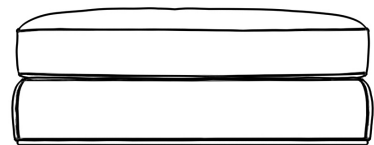

## Milo 1-Seater - Ottoman

The sleek and flat profile of the Milo Modular Sectional marries sophisticated style with casual comfort. Milo™s subtle curves add visual elegance while delivering plush and stable support for the spacious seating. Milo is a modular design that can be customized to a configuration that fits your unique space. Much like the grandeur of Italian design, Milo is especially suited for large luxury spaces as each sectional piece is formed with more width than the average sofa, providing an overall grander feel for your home. Enjoy our preset configuration or customize your own design by purchasing pieces separately.

### Details

- Kiln-dried hardwood frame with doweled joints and reinforced corner blocks
- Soft-padded frame made with polyurethane foam wrapped in polyester fiber
- 8 gauge sinuous spring construction
- 3 layer high-density foam cushioning topped with premium 100% goose feathers
- Round, low profile solid stainless steel legs
- Cushions not included
- This is a custom modular configuration piece sold individually
- Medium Feel (Learn more about our sofa firmness here.)
- Legs require light assembly

### Dimensions

47.2 in x 39.3 in x 17.7 in (Width x Depth x Height)  
All measurements are approximations.

47.2" | 120cm

17.7" | 45cm

39.3" | 100cm