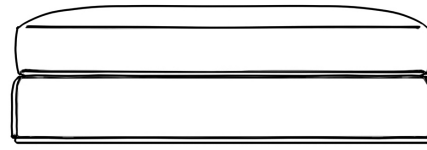

## Milo 1-Seater - Ottoman

The sleek and flat profile of the Milo Modular Sectional marries sophisticated style with casual comfort. Milo™s subtle curves add visual elegance while delivering plush and stable support for the spacious seating. Milo is a modular design that can be customized to a configuration that fits your unique space. Much like the grandeur of Italian design, Milo is especially suited for large luxury spaces as each sectional piece is formed with more width than the average sofa, providing an overall grander feel for your home. Enjoy our preset configuration or customize your own design by purchasing pieces separately.

### Dimensions

47.2 in x 39.3 in x 17.7 in (Width x Depth x Height)  
All measurements are approximations.

47.2" | 120cm

17.7" | 45cm

39.3" | 100cm