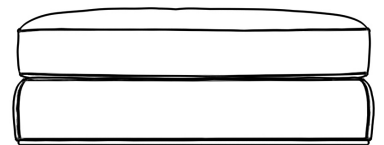

Rove Concepts

Milo 1-Seater - Ottoman

The sleek and flat profile of the Milo Modular Sectional marries sophisticated style with casual comfort. Milo™s subtle curves add visual elegance while delivering plush and stable support for the spacious seating. Milo is a modular design that can be customized to a configuration that fits your unique space. Much like the grandeur of Italian design, Milo is especially suited for large luxury spaces as each sectional piece is formed with more width than the average sofa, providing an overall grander feel for your home. Enjoy our preset configuration or customize your own design by purchasing pieces separately.

[See the entire Milo Collection here.](#)

[Learn more about the Milo design here.](#)

Details

- Kiln-dried hardwood frame with doweled joints and reinforced corner blocks
- Soft-padded frame made with polyurethane foam wrapped in polyester fiber
- 8 gauge sinuous spring construction
- 3 layer high-density foam cushioning topped with premium 100% goose feathers
- Round, low profile solid stainless steel legs
- Cushions not included
- This is a custom modular configuration piece sold individually
- Medium Feel (Learn more about our sofa firmness here.)
- Legs require light assembly

Dimensions

47.2 in x 39.3 in x 17.7 in (Width x Depth x Height)
All measurements are approximations.

47.2" | 120cm

17.7" | 45cm

39.3" | 100cm