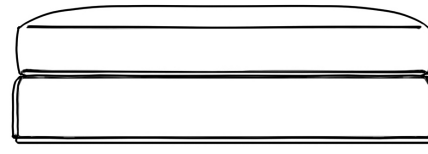

Rove Concepts

Milo 1-Seater - Ottoman

The sleek and flat profile of the Milo Modular Sectional marries sophisticated style with casual comfort. Milo™s subtle curves add visual elegance while delivering plush and stable support for the spacious seating. Milo is a modular design that can be customized to a configuration that fits your unique space. Much like the grandeur of Italian design, Milo is especially suited for large luxury spaces as each sectional piece is formed with more width than the average sofa, providing an overall grander feel for your home. Enjoy our preset configuration or customize your own design by purchasing pieces separately.

[See the entire Milo Collection here.](#)

[Learn more about the Milo design here.](#)

Details

- Kiln-dried hardwood frame with doweled joints and reinforced corner blocks
- Soft-padded frame made with polyurethane foam wrapped in polyester fiber
- 8 gauge sinuous spring construction
- 3 layer high-density foam cushioning topped with premium 100% goose feathers
- Round, low profile solid stainless steel legs
- Cushions not included
- This is a custom modular configuration piece sold individually
- Medium Feel (Learn more about our sofa firmness here.)
- Legs require light assembly

Dimensions

47.2 in x 39.3 in x 17.7 in (Width x Depth x Height)
All measurements are approximations.

47.2" | 120cm

17.7" | 45cm

39.3" | 100cm