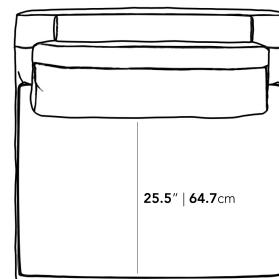

Dimensions

39 in x 39.5 in x 31.5 in (Width x Depth x Height)
 Seat Height: 17.7 in
 Seat Depth: 25.5 in
 All measurements are approximations.

39" | 99cm

31.5" | 80cm

17.7" | 45cm

39.5" | 100.3cm

25.5" | 64.7cm