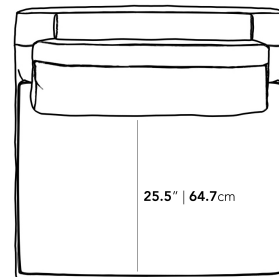

Dimensions

39 in x 39.5 in x 31.5 in (Width x Depth x Height)
Seat Height: 17.7 in
Seat Depth: 25.5 in
All measurements are approximations.

39" | 99cm

31.5" | 80cm

17.7" | 45cm

39.5" | 100.3cm

25.5" | 64.7cm