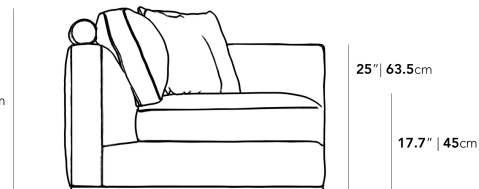

### Dimensions

47.2 in x 39.4 in x 31.5 in (Width x Depth x Height)  
 Seat Height: 17.7 in  
 Seat Depth: 25.2 in  
 Arm Height: 25 in  
 All measurements are approximations.

47.2" | 120cm

31.5" | 80cm

25" | 63.5cm

17.7" | 45cm

39.4" | 100cm

25.2" | 64cm