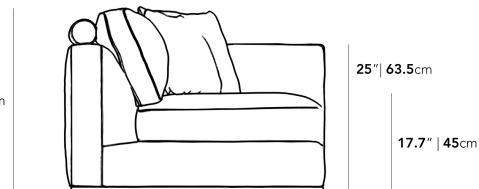

Rove Concepts

Milo 1-Seater - Right Arm

The sleek and flat profile of the Milo Modular Sectional marries sophisticated style with casual comfort. Milo™s subtle curves of the padded armrest add visual elegance while delivering plush and stable support for the spacious seating. Milo is a modular design that can be customized to a configuration that fits your unique space. Much like the grandeur of Italian design, Milo is especially suited for large luxury spaces as each sectional piece is formed with more width than the average sofa, providing an overall grander feel for your home. Enjoy our preset configuration or customize your own design by purchasing pieces separately.

[See the entire Milo Collection here.](#)

[Learn more about the Milo design here.](#)

Details

- Kiln-dried hardwood frame with doweled joints and reinforced corner blocks
- Soft-padded frame made with polyurethane foam wrapped in polyester fiber
- 8 gauge sinuous spring construction
- 3 layer high-density foam cushioning topped with premium 100% goose feathers
- Round, low profile solid stainless steel legs
- Includes 2 throw cushions
- This is a custom modular configuration piece sold individually
- Medium Feel (Learn more about our sofa firmness here.)
- Legs require light assembly

Dimensions

47.2 in x 39.4 in x 31.5 in (Width x Depth x Height)
 Seat Height: 17.7 in
 Seat Depth: 25.2 in
 Arm Height: 25 in
 All measurements are approximations.

47.2" | 120cm

31.5" | 80cm

25" | 63.5cm

17.7" | 45cm

39.4" | 100cm

25.2" | 64cm