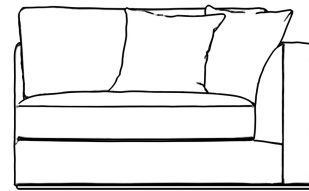

## Milo 1-Seater - Right Arm

The sleek and flat profile of the Milo Modular Sectional marries sophisticated style with casual comfort. Milo™s subtle curves of the padded armrest add visual elegance while delivering plush and stable support for the spacious seating. Milo is a modular design that can be customized to a configuration that fits your unique space. Much like the grandeur of Italian design, Milo is especially suited for large luxury spaces as each sectional piece is formed with more width than the average sofa, providing an overall grander feel for your home. Enjoy our preset configuration or customize your own design by purchasing pieces separately.

### Details

- Kiln-dried hardwood frame with doweled joints and reinforced corner blocks
- Soft-padded frame made with polyurethane foam wrapped in polyester fiber
- 8 gauge sinuous spring construction
- 3 layer high-density foam cushioning topped with premium 100% goose feathers
- Round, low profile solid stainless steel legs
- Includes 2 throw cushions
- This is a custom modular configuration piece sold individually
- Medium Feel (Learn more about our sofa firmness here.)
- Legs require light assembly

### Dimensions

47.2 in x 39.4 in x 31.5 in (Width x Depth x Height)  
 Seat Height: 17.7 in  
 Seat Depth: 25.2 in  
 Arm Height: 25 in  
 All measurements are approximations.

47.2" | 120cm

31.5" | 80cm

25" | 63.5cm