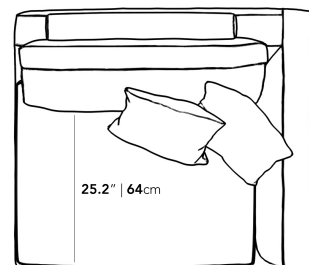

### Dimensions

47.2 in x 39.4 in x 31.5 in (Width x Depth x Height)  
 Seat Height: 17.7 in  
 Seat Depth: 25.2 in  
 Arm Height: 25 in  
 All measurements are approximations.

47.2" | 120cm

31.5" | 80cm

25" | 63.5cm

17.7" | 45cm

39.4" | 100cm

25.2" | 64cm