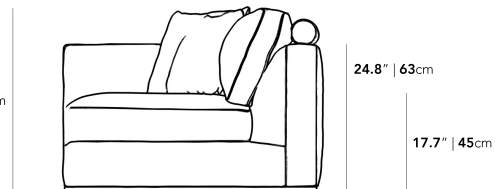

### Dimensions

47.2 in x 39.4 in x 31.5 in (Width x Depth x Height)  
 Seat Height: 17.7 in  
 Seat Depth: 25.2 in  
 Arm Height: 25 in  
 All measurements are approximations.

47.2" | 120cm

31.5" | 80cm

24.8" | 63cm

17.7" | 45cm

39.4" | 100cm

25.2" | 64cm