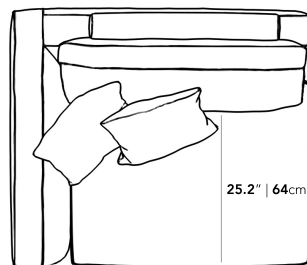

### Dimensions

47.2 in x 39.4 in x 31.5 in (Width x Depth x Height)  
 Seat Height: 17.7 in  
 Seat Depth: 25.2 in  
 Arm Height: 25 in  
 All measurements are approximations.

47.2" | 120cm

31.5" | 80cm

24.8" | 63cm

17.7" | 45cm

39.4" | 100cm

25.2" | 64cm