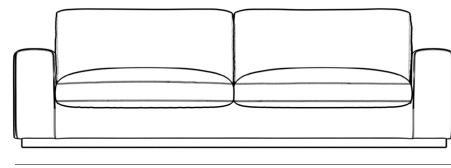

Rove Concepts

Noah Sofa

Exuding stylish form and comfort, Noah is a wide-width and low profile piece inspired by modern and Nordic design. The gorgeous naturally finished hardwood base is a beautiful contrast to the customizable soft fabric upholstery. This base sits fully to the floor and is set back two inches for additional contrast, providing a grander illusion of size and space. The cushions easily seat three people in optimal comfort, with the width of the armrests also offering a functional purpose as a perfect place for resting your favorite drink or a book. Keep it cozy with the Noah Sofa, or go grand with the Noah Sectional.

Shipping dimensions: 96" x 40" x 30" (W x D x H)

Dimensions

95 in x 37 in x 30 in (Width x Depth x Height)

Seat Height: 17 in

Seat Depth: 22.5 in

Arm Height: 21.5 in

All measurements are approximations.

95" | 241.3cm

30" | 76cm

21.6" | 55cm

17" | 43cm

37" | 94cm

22.2" | 56cm