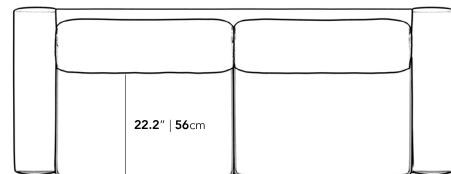

Shipping dimensions: 96" x 40" x 30" (W x D x H)

Dimensions

95 in x 37 in x 30 in (Width x Depth x Height)

Seat Height: 17 in

Seat Depth: 22.5 in

Arm Height: 21.5 in

All measurements are approximations.

95" | 241.3cm

30" | 76cm

21.6" | 55cm

17" | 43cm

37" | 94cm

22.2" | 56cm