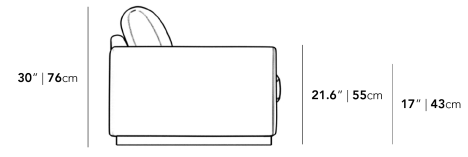

Shipping dimensions: 96" x 40" x 30" (W x D x H)

Dimensions

95 in x 37 in x 30 in (Width x Depth x Height)

Seat Height: 17 in

Seat Depth: 22.5 in

Arm Height: 21.5 in

All measurements are approximations.

95" | 241.3cm

30" | 76cm

21.6" | 55cm

17" | 43cm

37" | 94cm

22.2" | 56cm