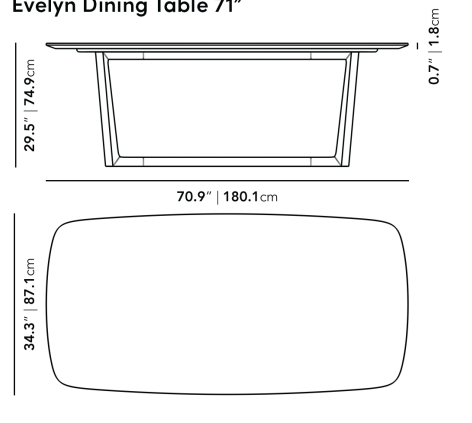

Dimensions

70.9 in x 34.3 in x 29.5 in (Width x Depth x Height)

All measurements are approximations.

Assembly Instructions

[Download](#)

Evelyn Dining Table 71"

Evelyn Dining Table 95"