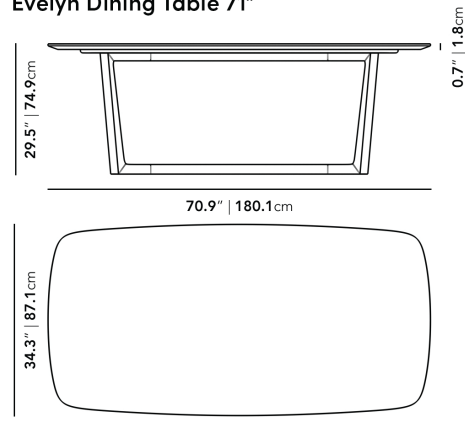

[Shop the Elaine Dining Table here.](#)

[For an in-between size, shop the Eleanor Dining Table here.](#)

Details

- Choice of ceramic or marble top finished with natural wax and polished
- Solid ash wood legs
- Painted walnut finish
- This product will be shipped in a wooden crate, tools are recommended for unboxing

Dimensions

70.9 in x 34.3 in x 29.5 in (Width x Depth x Height)
All measurements are approximations.

Assembly Instructions

[Download](#)

Evelyn Dining Table 71"

Evelyn Dining Table 95"