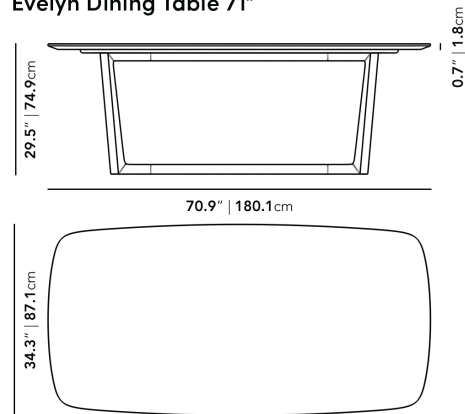

[Shop the Elaine Dining Table here.](#)

[For an in-between size, shop the Eleanor Dining Table here.](#)

### Dimensions

70.9 in x 34.3 in x 29.5 in (Width x Depth x Height)  
All measurements are approximations.

[Assembly Instructions](#)  
[Download](#)

### Evelyn Dining Table 71"

### Evelyn Dining Table 95"