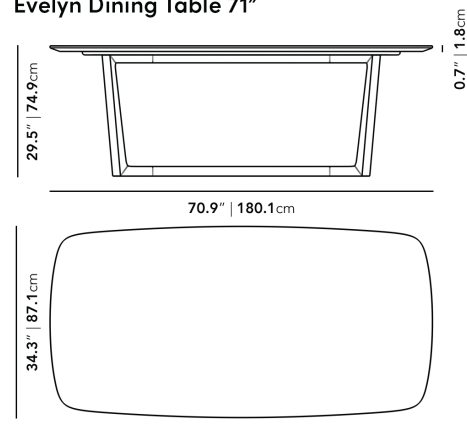

### Dimensions

70.9 in x 34.3 in x 29.5 in (Width x Depth x Height)  
All measurements are approximations.

Assembly Instructions  
[Download](#)

### Evelyn Dining Table 95"