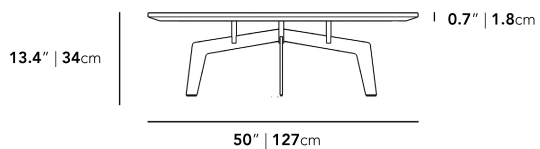

Details

- Choice of white or black ceramic top
- Black metal legs
- Light assembly required
- This product will be shipped in a wooden crate, tools are recommended for unboxing

Dimensions

39.4 in x 39.4 in x 13.4 in (Width x Depth x Height)
All measurements are approximations.

39.4" | 100cm

50" | 127cm