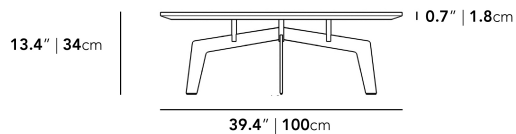

Rove Concepts

Evelyn Coffee Table - Round

Gorgeous marble look ceramic top and a handsome metal base are like the perfect homecoming pair. Made with your choice of white or black ceramic, the Evelyn Outdoor Coffee Table - Round is an immediately modern classic, simply designed and ready to bring to any outdoor living space.

Details

- Choice of white or black ceramic top
- Black metal legs
- Light assembly required
- This product will be shipped in a wooden crate, tools are recommended for unboxing

Dimensions

39.4 in x 39.4 in x 13.4 in (Width x Depth x Height)
All measurements are approximations.

39.4" | 100cm

50" | 127cm