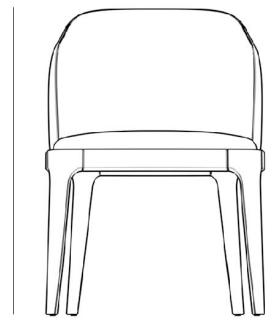

### Details

- Solid ash wood frame available in walnut stain
- High density foam cushioning
- Seat height from floor 18"
- Please note this design features a removable metal tag.
- 

Light assembly required. See assembly instructions here.

### Dimensions

22.6 in x 22 in x 31.2 in (Width x Depth x Height)

Seat Height: 18.7 in

Seat Depth: 16.1 in

All measurements are approximations.

### Assembly Instructions

[Download](#)

31.2" | 79.5cm

22.6" | 57.5cm

18.8" | 48cm

22" | 56cm