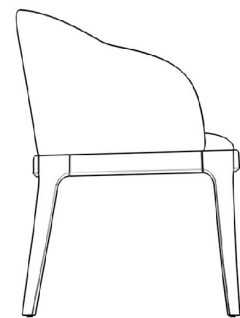

22.6" | 57.5cm