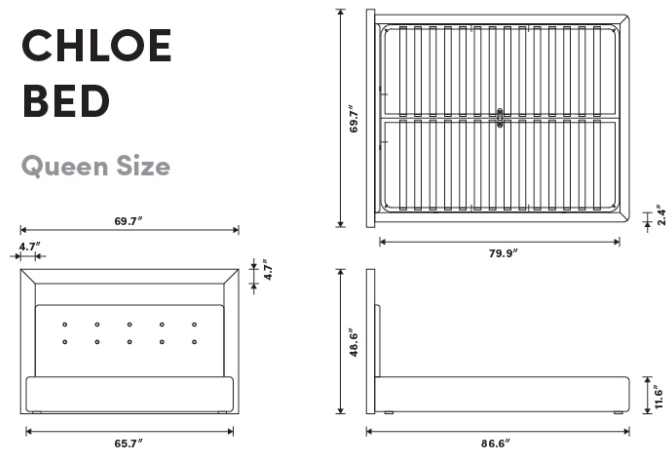

Details

- Smooth American walnut veneer
- California Phase 2 Compliant MDF
- Standard quality framing is secured with strong metal brackets
- European flexible slat system included
- Upholstered in premium linen-blend fabric
- Approximately 3 inch mattress inset
- Assembly required

*Mattress shown in images is 11" thick

Dimensions

69.7 in x 86.6 in x 48.6 in (Width x Depth x Height)
All measurements are approximations.

Assembly Instructions
[Download](#)

CHLOE BED

Queen Size

CHLOE BED

King Size