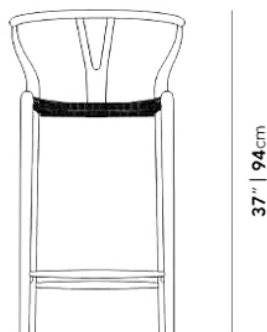

Rove Classics

Wishbone Counter Stool

The Wishbone Counter Stool is the taller version of one of the most classic designs from the mid century modern era. A rare combination of natural and practical, its misleadingly complex construction stems from the designer's extensive knowledge of wood. The fluid lines and minimalist style create an airy feel while the Y-back creates a truly organic impression. The curving top rail and tapered legs are stunning additions to the comfortably flexible yet sturdy woven seat.

Details

This premium Rove Concepts reproduction features:

- Single piece solid wood backrest/armrest without finger joints
- Available in solid ash wood with natural, walnut, black, or solid beech wood with painted lacquer finish
- Wood is treated with wood-wax oil
- Seat hand woven with durable paper cord
- Seat height: 24"

This item is not manufactured by or affiliated with the original designer(s) and associated parties.

Dimensions

21.7 in x 20.3 in x 37 in (Width x Depth x Height)

Seat Height: 24.6 in

Arm Height: 35.25 in

All measurements are approximations.

20.3" | 51.5cm

21.7" | 55cm