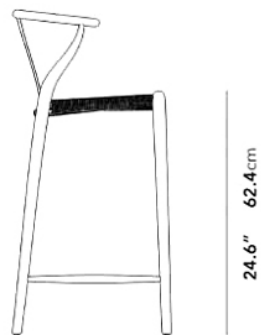

Rove Classics

Wishbone Counter Stool

The Wishbone Counter Stool is the taller version of one of the most classic designs from the mid century modern era. A rare combination of natural and practical, its misleadingly complex construction stems from the designer's extensive knowledge of wood. The fluid lines and minimalist style create an airy feel while the Y-back creates a truly organic impression. The curving top rail and tapered legs are stunning additions to the comfortably flexible yet sturdy woven seat.

Details

This premium Rove Concepts reproduction features:

- Single piece solid wood backrest/armrest without finger joints
- Available in solid ash wood with natural, walnut, black, or solid beech wood with painted lacquer finish
- Wood is treated with wood-wax oil
- Seat hand woven with durable paper cord
- Seat height: 24"

This item is not manufactured by or affiliated with the original designer(s) and associated parties.

Dimensions

21.7 in x 20.3 in x 37 in (Width x Depth x Height)

Seat Height: 24.6 in

Arm Height: 35.25 in

All measurements are approximations.

20.3" | 51.5cm

21.7" | 55cm