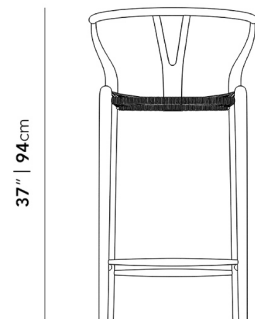

Rove Classics

Wishbone Counter Stool

The Wishbone Counter Stool is the taller version of one of the most classic designs from the mid century modern era. A rare combination of natural and practical, its misleadingly complex construction stems from the designer's extensive knowledge of wood. The fluid lines and minimalist style create an airy feel while the Y-back creates a truly organic impression. The curving top rail and tapered legs are stunning additions to the comfortably flexible yet sturdy woven seat.

Details

This premium Rove Concepts reproduction features:

- Single piece solid wood backrest/armrest without finger joints
- Available in solid ash wood with natural, walnut, black, or solid beech wood with painted lacquer finish
- Wood is treated with wood-wax oil
- Seat hand woven with durable paper cord
- Seat height: 24"

This item is not manufactured by or affiliated with the original designer(s) and associated parties.

Dimensions

21.7 in x 20.3 in x 37 in (Width x Depth x Height)

Seat Height: 24.6 in

Arm Height: 35.25 in

All measurements are approximations.

20.3" | 51.5cm

21.7" | 55cm