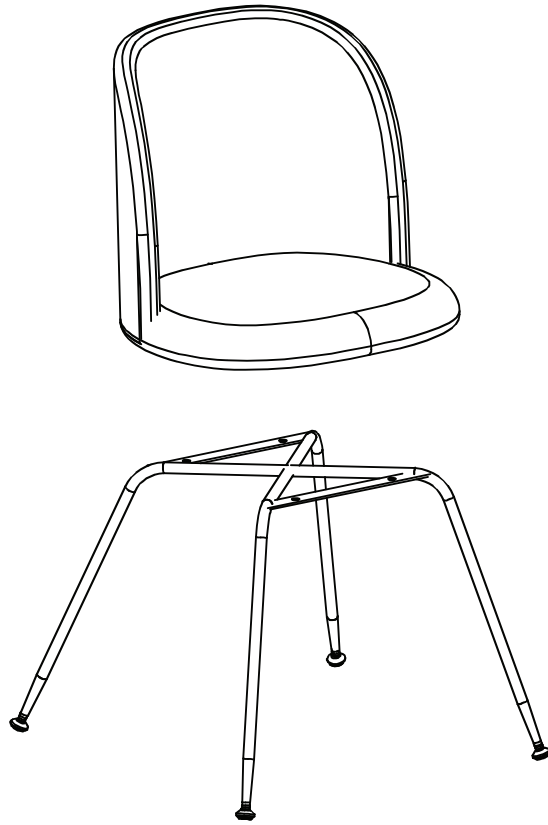

ROVECONCEPTS

Refined Luxury Living

IRIS CHAIR ASSEMBLY INSTRUCTIONS

HARDWARE

A

B

C

x4
ø18x1.2

D

x4
M6X20

E

x1
M4

F

x4

STEP 1

STEP 2

STEP 3