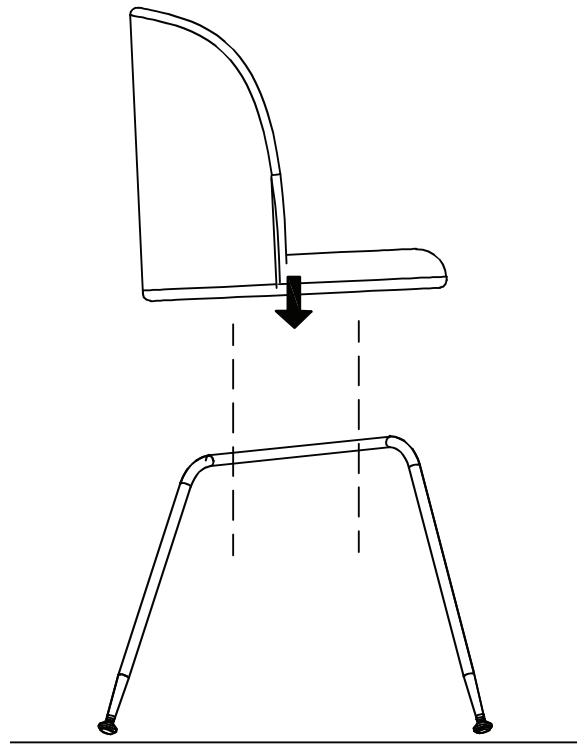

ROVECONCEPTS

Refined Luxury Living

IRIS CHAIR ASSEMBLY INSTRUCTIONS

HARDWARE

A

B

C

x4
ø18x1.2

D

x4
M6X20

E

x1
M4

F

x4

STEP 1

STEP 2

STEP 3